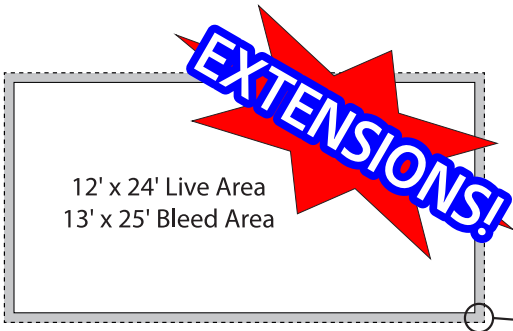

Specifications for Oversized Outdoor Graphics

Extensions can be built taller and wider than the live area, regardless of the billboard size.

KG Standard Bleed is 6" - No bleed is required or will be included around the extensions except at your specific request.

Images shown here at 1:120th scale